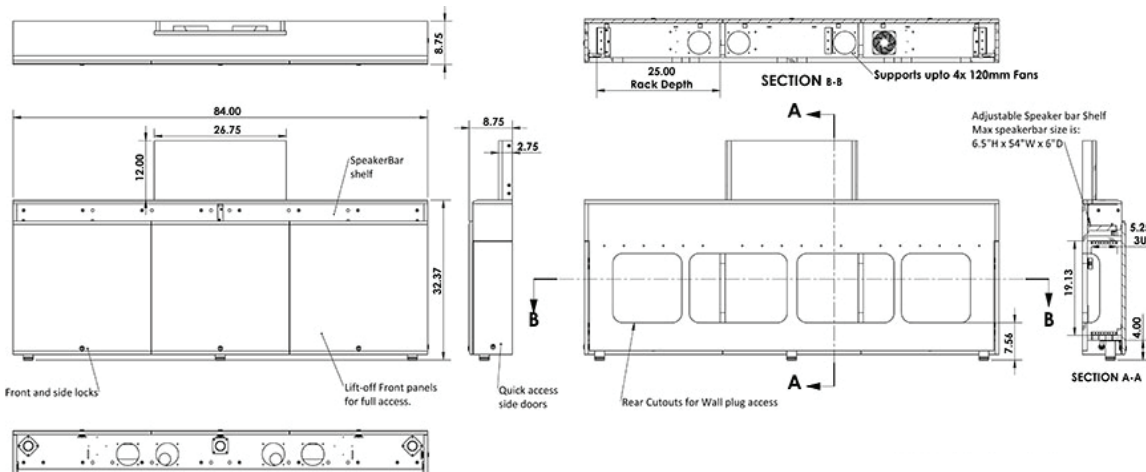

CR3-WM-CM is a wall secured triple rack credenza with top cable channel to conceal cables to TV. Elegant laminates enhanced by matching beveled doors and precision European hardware. Each bay is equipped with 3 space racks mounted sideways. A built-in sound bar shelf allows easy Audio Integration. Side doors and front lift-off panels provide quick access to your electronics. Being less than 9" deep, **CR3-WM-CM** adds ADA compliance to wall mounted screens and is ideal for high traffic areas or hallways. Compatible with AVFI tables either with or without bridges.

Standard Features

- Adds ADA compliance when placed below wall hanging 70" to 90" TV
- Secures to wall and saves space at under 9" deep
- Sound bar shelf with height adjustment (SB max dims of 82"W x 6"D x 6.5"H)
- Cable management channel on top (26.75"W x 12"H x 2.75"D - **black only**)
- Highly resistant thermowrap surface available in many colors
- **RR3** 3U rack rails per bay (9U total, 25" deep)
- Lift-off locking front panels for access to racks and wiring
- Locking side doors for quick access to front of rack units
- Compatible with AVFI tables with and without Bridge
- Vents at the top and bottom with option to add up to 4 fans
- Ships assembled

Specifications

Model: CR3-WM-CM
Width: 84"
Depth: 8.75"
Height: 44.5"

Finishes

Other finishes are available. Check website.

The information contained in this drawing is the sole property of Audio Visual Furniture International. Any reproduction in part or as a whole without the written permission of Audio Visual Furniture International is prohibited. AVFI can build or modify stock configurations to suit customer specifications. Please contact us to discuss how this service can help meet your needs. Some quantity restrictions may apply. Specification subject to change without notice. Computers, cameras, monitors, etc. are shown to illustrate product usage and are not included unless otherwise noted.