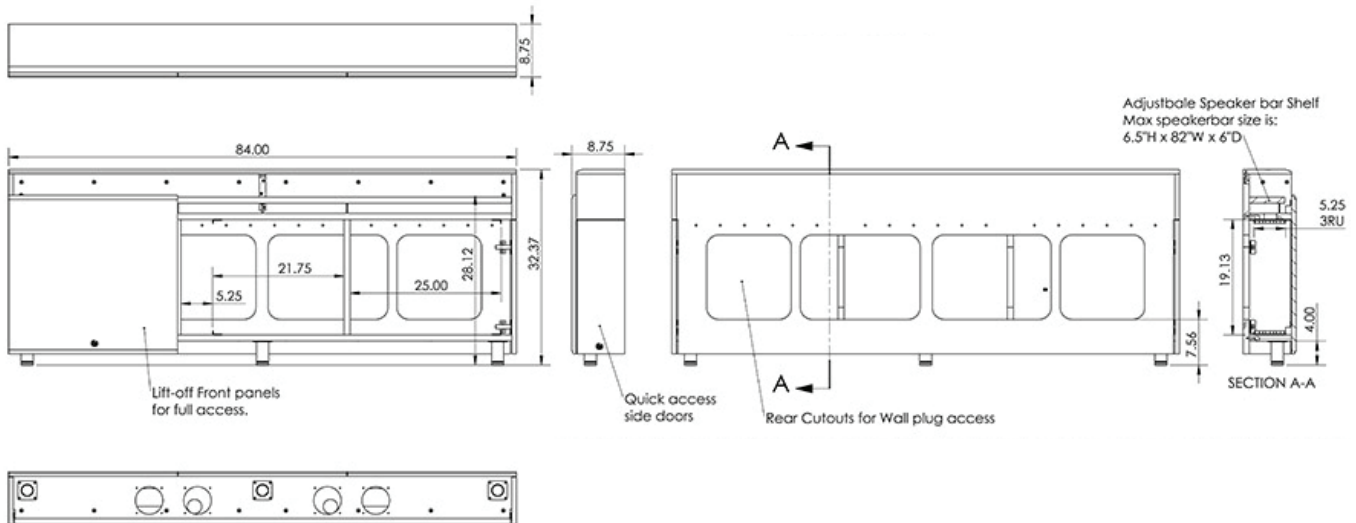

Standard Features

- Adds ADA compliance when placed below wall hanging 70" to 90" TV
- Secures to wall and saves space at under 9" deep
- Sound bar shelf with height adjustment (SB max dims of 82"W x 6"D x 6.5"H)
- Highly resistant thermowrap surface available in many colors
- **RR3** 3U rack rails per bay (9U total)
- Lift-off locking front panels for access to racks and wiring
- Locking side doors for quick access to front of rack units
- Compatible with AVFI tables with and without Bridge
- Vents at top and bottom with option to add up to 4 fans
- Ships assembled

Options

- **PB** Six outlet power bar with 10 ft. cord
- **TVCB** Camera bracket for freestanding or wall mount TV's
- **CS** Wall mount camera or codec shelf
- **FAN** Additional quiet cooling fan
- **9107** Lacing bar (19" long)
- **WM-3755** Tilt wall mount

Specifications

Model: CR3-WM
Width: 84"
Depth: 8.75"
Height: 32.5"

Finishes

Other finishes are available. Check website.

The information contained in this drawing is the sole property of Audio Visual Furniture International. Any reproduction in part or as a whole without the written permission of Audio Visual Furniture International is prohibited. AVFI can build or modify stock configurations to suit customer specifications. Please contact us to discuss how this service can help meet your needs. Some quantity restrictions may apply. Specification subject to change without notice. Computers, cameras, monitors, etc. are shown to illustrate product usage and are not included unless otherwise noted.