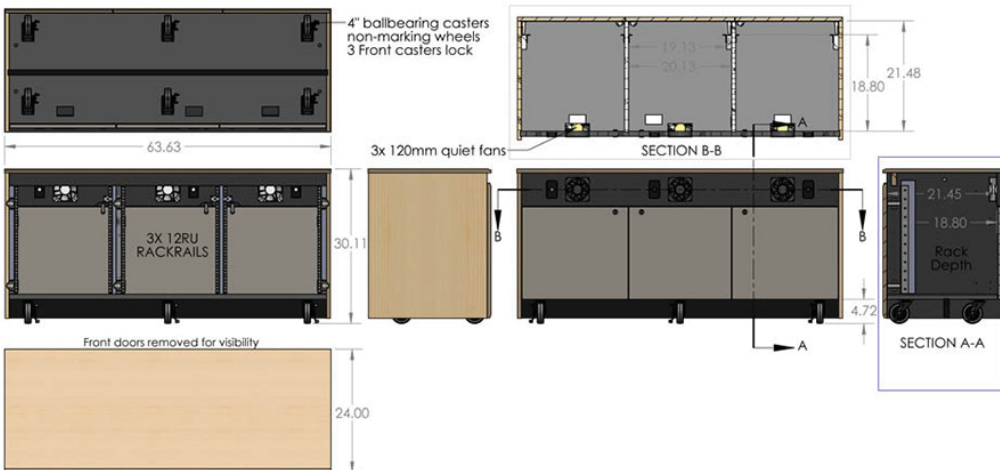

Standard Features

- Clean minimalist design
- Hidden locks and handles on front
- 3 bays 12U rack rails 18 3/4" deep (10-32 screws)
- Locking front and rear doors
- Scratch resistant thermowrap surfaces
- FAN Quiet cooling fan
- Many color options
- Compatible with our mounts (Requires drilling)
- 4" heavy duty ballbearing casters, 2 locking
- Can be butted together to span a room or wall
- Compatible with our video conference tables

Options

- **PM2-D** Dual monitor mount (42"-70" – 200 lbs total max)
- **PM2-S-XL** Single XL monitor mount (60"-90 –200 lbs max)
- **PB** Six outlet power bar with 10 ft. cord
- **CAM** Camera/codec mount
- **TVCB** Camera bracket for freestanding or wall mount TV's
- **CS** Wall mount camera or codec shelf
- **9107** Lacing bar (19" long)
- **9031** Vented metal shelf
- **9041** Sliding shelf
- **9052** Sliding drawer
- **RR12** Additional 12U space rack rails (Rear)
- **MAGKEY** Additional key for hidden locks
- **CR-A-DR** Credenza acrylic door
- **LEV4AX6** 6x Levelers for non-mobile applications

Specifications

Model: CR3000EX
Width: 63 5/8"
Depth: 24"
Height: 30 1/8"

Finishes

Other finishes are available. Check website.

The information contained in this drawing is the sole property of Audio Visual Furniture International. Any reproduction in part or as a whole without the written permission of Audio Visual Furniture International is prohibited. AVFI can build or modify stock configurations to suit customer specifications. Please contact us to discuss how this service can help meet your needs. Some quantity restrictions may apply. Specification subject to change without notice. Computers, cameras, monitors, etc. are shown to illustrate product usage and are not included unless otherwise noted.